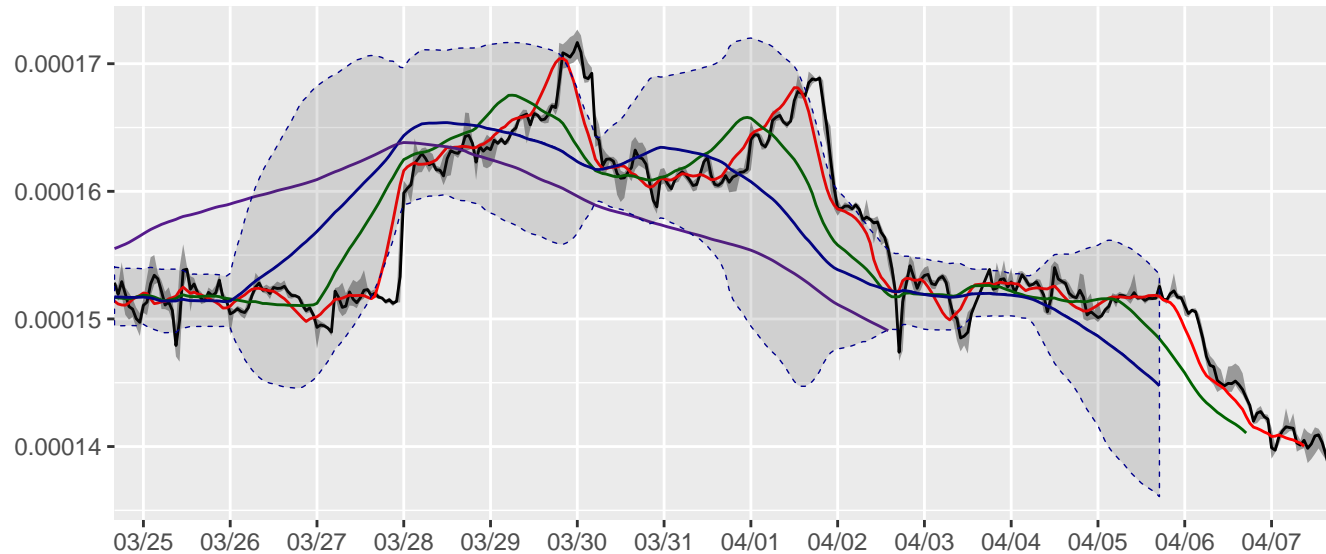

CryptoMarketPlot.com: unus-sed-leo/BTC price last 14 days, at 2020/04/07 16:41 U

Moving average: SMA(8h) SMA(12h) SMA(2d) +Boll. bands SMA(5d)

CryptoMarketPlot.com: zoom on unus-sed-leo/BTC last 2 days with candlesticks

Candle: 30 min [min,max] Stick: 2 σ Moving average: SMA(4h) SMA(8h) SMA(2d) SMA(12h) +Boll. bands