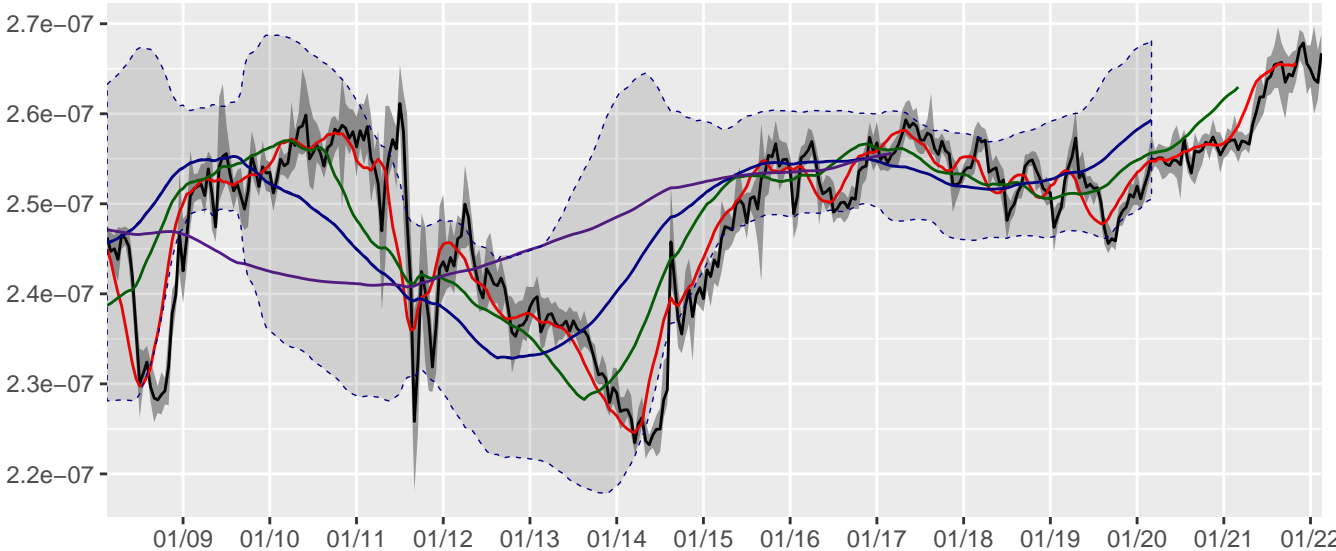

CryptoMarketPlot.com: dogecoin/BTC price last 14 days, at 2021/01/22 03:31 UTC

Moving average: SMA(8h) SMA(12h) SMA(2d) +Boll. bands SMA(5d)

CryptoMarketPlot.com: zoom on dogecoin/BTC last 2 days with candlesticks

Candle: 30 min [min,max] Stick: 2σ Moving average: SMA(4h) SMA(8h) SMA(2d) SMA(12h) +Boll. bands